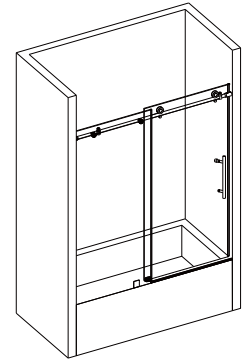

## INSTALLATION SPECIFICATION

Item No.	TS80360-SS-BG
Description	Single sliding
Overall Dimensions	60"X58"
Installation Size Range	56"-60"
Profile Color	Brushed Gold
Glass Thickness	8/25"
Glass Color	Transparent&Explosion-Proof
Gross Weight	117LBS
Certifications	ANSI Z97.1-2015

Lazaro  
Single sliding

*All measurements are approximate. Measurements may vary +/- 1/25".*